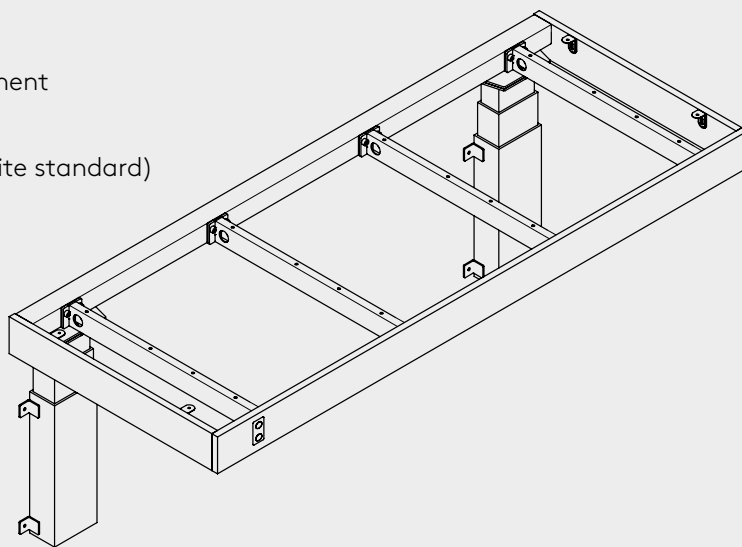

InDiFrame – Height adjustable kitchen benchtop

- ✓ Easy installation
- ✓ Plug & Play wiring
- ✓ Integrated electrical auto-stop
- ✓ Adjustable positioning for motors and brackets
- ✓ Quiet operation

Details

Depth: 588 – 620 mm

Length: 600 – 4000 mm

Cornering: 45° or 90° angle

Max load capacity: 150 kg

Height adjustment: continuous inclination 300 mm

Accessories

Integrated panel for height adjustment

Fully equipped on request

Covers in NCS colour of choice (white standard)

Integrated drawer

Integrated 230V outlet

Washbasins

Cooker tops

Remote control

etc.

Accessibility, safety & freedom

Barrier free innovation with 30+ years of experience, designing and manufacturing customised solutions for individual needs, straight from the heart of Sweden.

Moveum AB
+46 23 79 22 00
info@moveum.se
www.moveum.se